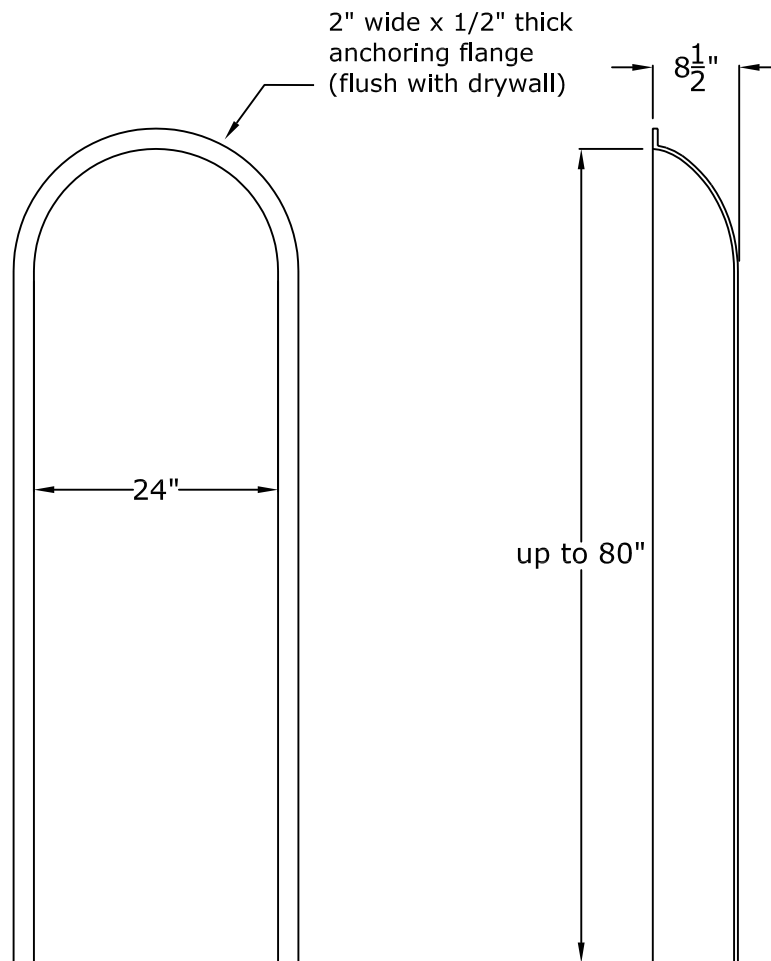

24" x 8 $\frac{1}{2}$ " Smooth Niche Cab

Rough Framing Dimensions:

25 $\frac{1}{2}$ " Wide X 81" High (for full height niche cab). Add an additional $\frac{3}{4}$ " for our seat.