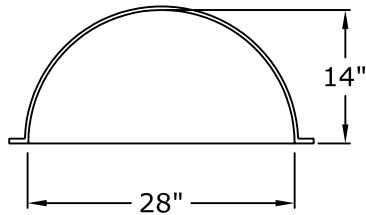

Rough Framing Dimensions:

29½" Wide X 69" High (for full height niche cab). Add an additional ¾" for our seat.