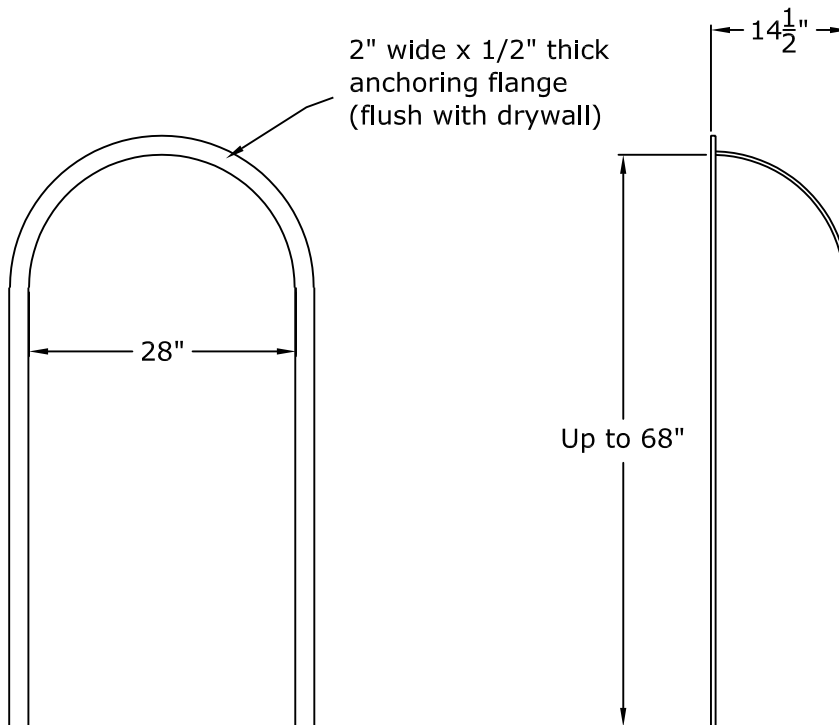

Rough Framing Dimensions:

29½" Wide X 69" High (for full height niche cab). Add an additional ¾" for our seat.