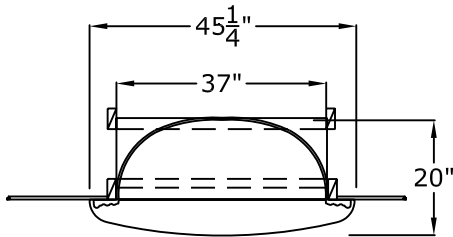

Visit our website at www.rwm-inc.com

Large Standard Niche Diagrams

Clamshell Niche

Smooth Niche

Rough Framing Dimensions:

37" Wide X $67\frac{3}{4}$ " High (for full height niche). Add an additional $\frac{3}{4}$ " for our seat.