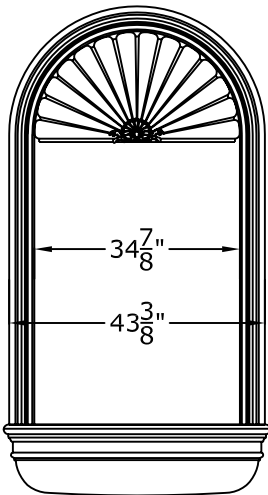

RWMTM
 Round Window Mouldings Inc.

© Copyright 2005

Round Window Mouldings Inc.

155 North 500 West, Salt Lake City, Utah, 84116

Phone: 801.595.8349 Toll Free 1.800.414.8349

Fax: 801.595.8147 E-mail: info@rwm-inc.com

Visit our website at www.rwm-inc.com

Large Standard Niche Diagrams

Clamshell Niche

Smooth Niche

Rough Framing Dimensions:

37" Wide X $67\frac{3}{4}$ " High (for full height niche). Add an additional $\frac{3}{4}$ " for our seat.