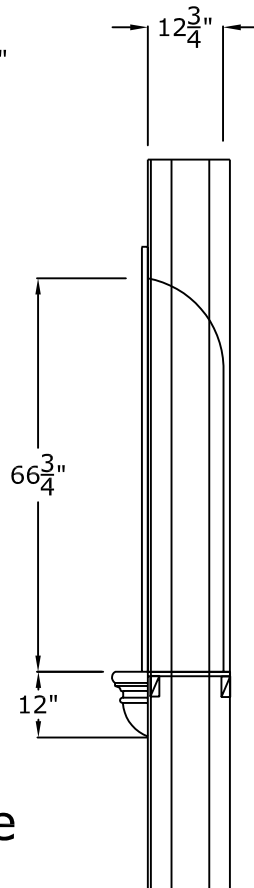

RWMTM
 Round Window Mouldings Inc.

© Copyright 2005

Round Window Mouldings Inc.

155 North 500 West, Salt Lake City, Utah, 84116

Phone: 801.595.8349 Toll Free 1.800.414.8349

Fax: 801.595.8147 E-mail: info@rwm-inc.com

Visit our website at www.rwm-inc.com

Large Standard Niche Diagrams

Clamshell Niche

Smooth Niche

Rough Framing Dimensions:

37" Wide X $67\frac{3}{4}$ " High (for full height niche). Add an additional $\frac{3}{4}$ " for our seat.