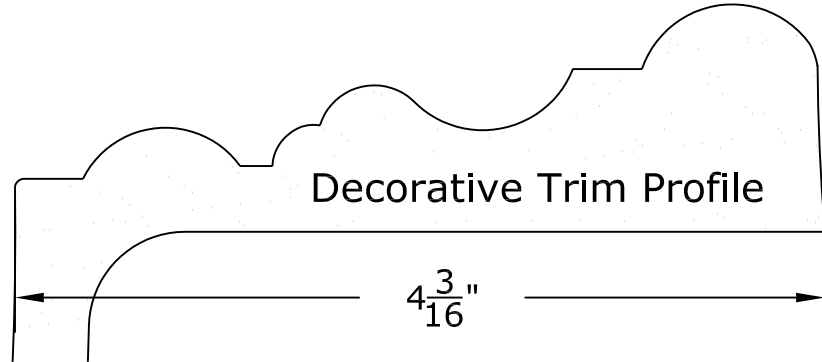

Visit our website at www.rwm-inc.com

Large Standard Niche Diagrams

Clamshell Niche

Smooth Niche

Rough Framing Dimensions:

37" Wide X $67\frac{3}{4}$ " High (for full height niche). Add an additional $\frac{3}{4}$ " for our seat.