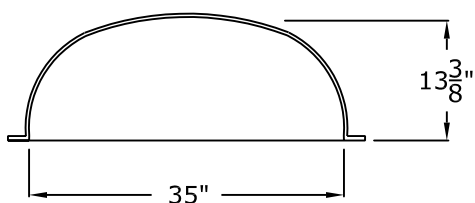

## 35" x 13 $\frac{7}{8}$ " Smooth Niche Cab

Rough Framing Dimensions:

36  $\frac{1}{2}$ " Wide X 81" High (for full height niche). Add an additional  $\frac{3}{4}$ " for our seat.