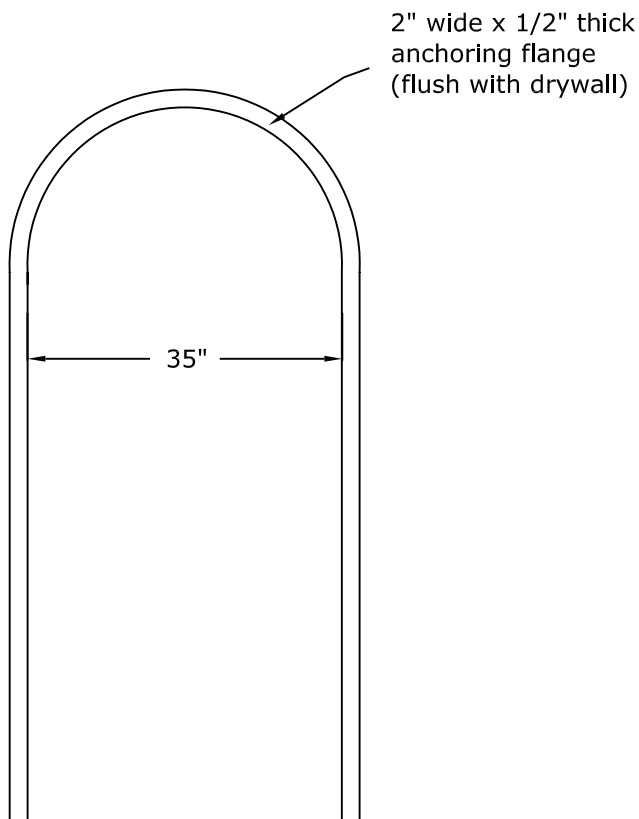

## 35" x 13 $\frac{7}{8}$ " Smooth Niche Cab

Rough Framing Dimensions:

36  $\frac{1}{2}$ " Wide X 81" High (for full height niche). Add an additional  $\frac{3}{4}$ " for our seat.