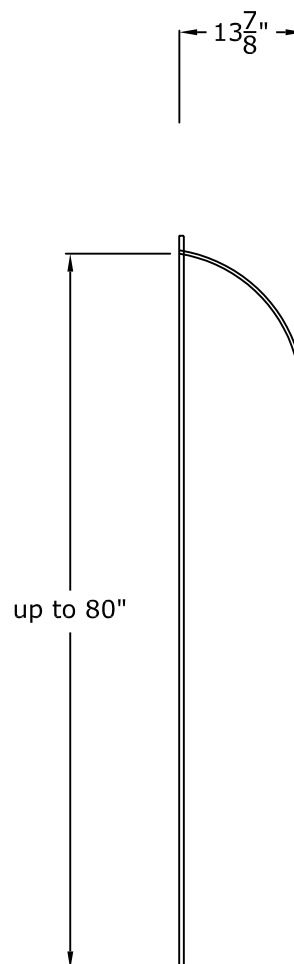

## 35" x 13 $\frac{7}{8}$ " Smooth Niche Cab

Rough Framing Dimensions:

36  $\frac{1}{2}$ " Wide X 81" High (for full height niche). Add an additional  $\frac{3}{4}$ " for our seat.