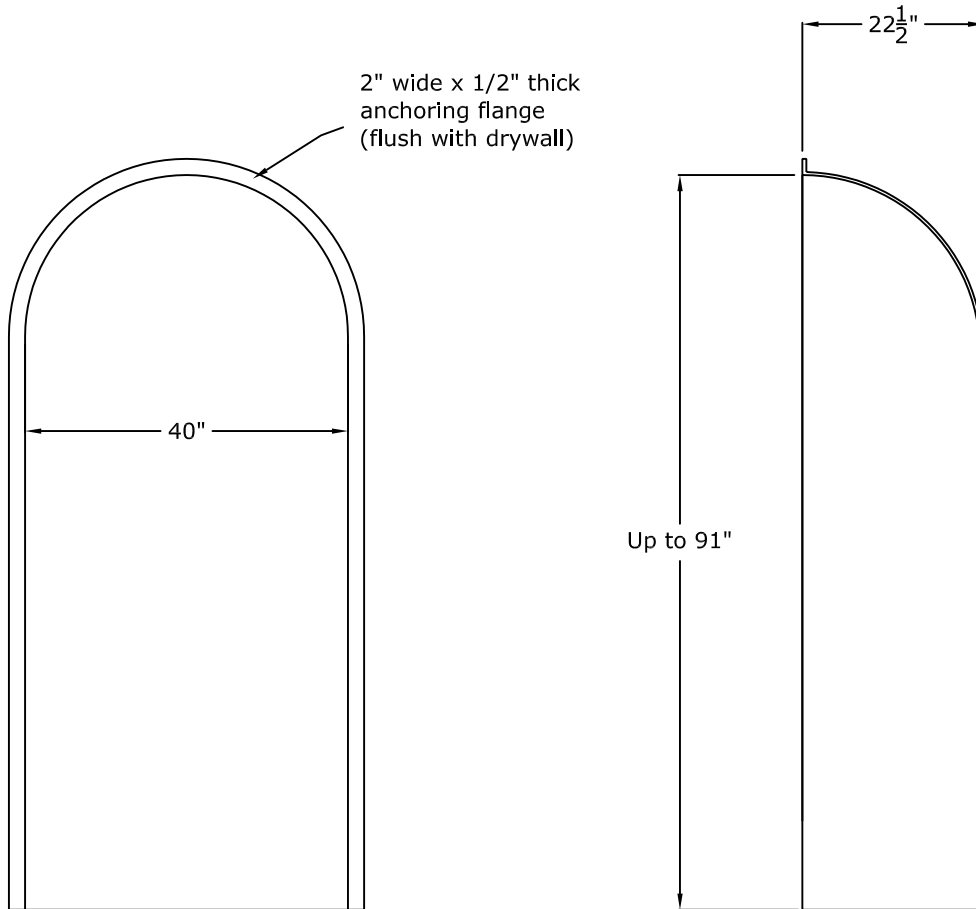

40" x 22 $\frac{1}{2}$ " Smooth Niche Cab

2" wide x 1/2" thick
anchoring flange
(flush with drywall)

Up to 91"

Rough Framing Dimensions:

41 $\frac{1}{2}$ " Wide X 92" High (for full height niche cab). Add an additional 1" for our seat.