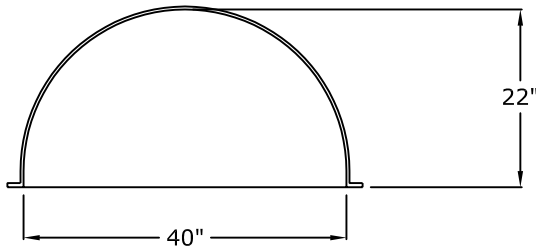

40" x 22 $\frac{1}{2}$ " Smooth Niche Cab

2" wide x 1/2" thick
anchoring flange
(flush with drywall)

Up to 91"

Rough Framing Dimensions:

41 $\frac{1}{2}$ " Wide X 92" High (for full height niche cab). Add an additional 1" for our seat.