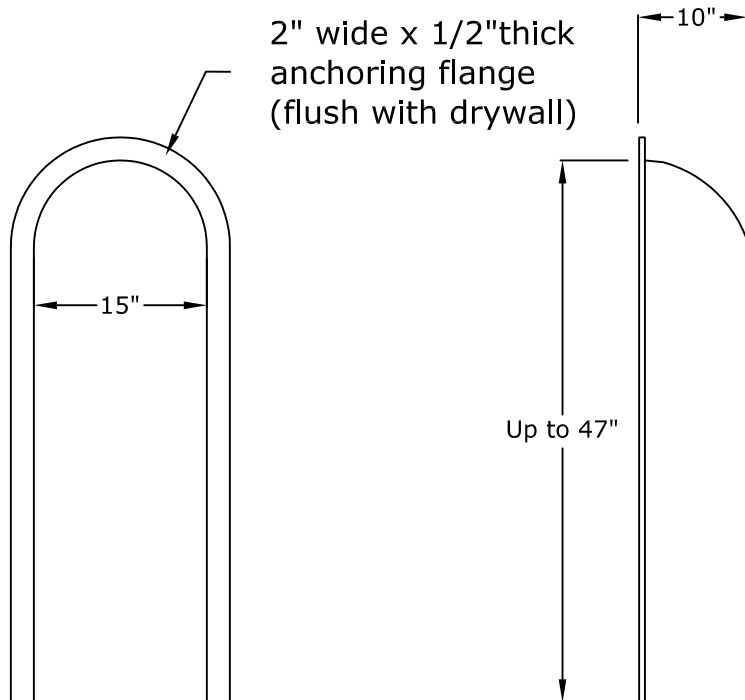

15" Smooth Niche Cab

Rough Framing Dimensions:

16½" Wide X 48" High (for full height niche cab). Add an additional ¾" for our seat.