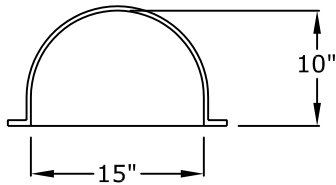

15" Smooth Niche Cab

Rough Framing Dimensions:

16½" Wide X 48" High (for full height niche cab). Add an additional ¾" for our seat.