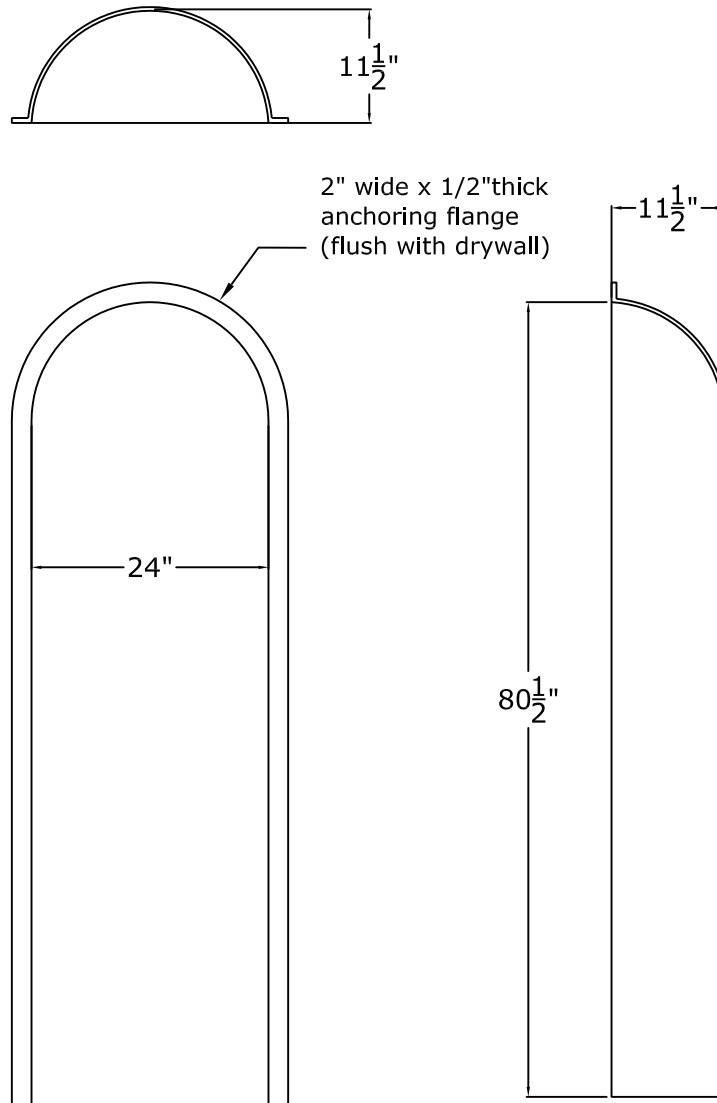

# Round Window Mouldings Inc.

155 North 500 West, Salt Lake City, Utah, 84116

Phone: 801.595.8349 Toll Free: 1.800.414.8349

Fax: 801.595.8147 E-mail: info@rwm-inc.com

Visit our website at [www.rwm-inc.com](http://www.rwm-inc.com)

## 24" Smooth Niche Cab

Rough Framing Dimensions:

25 $\frac{1}{2}$ " Wide X 81 $\frac{1}{2}$ " High (for full height niche cab). Add an additional  $\frac{3}{4}$ " for our seat.