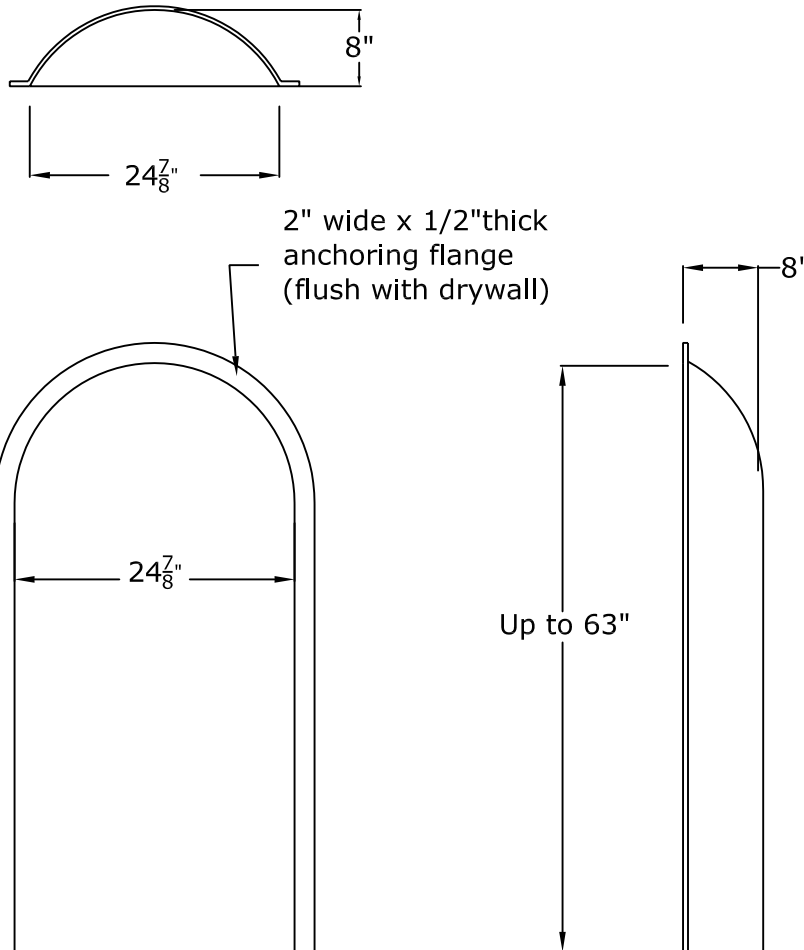

24⁷/₈" Smooth Niche Cab

Rough Framing Dimensions:

26" Wide X 64" High (for full height niche cab). Add an additional ³/₄" for our seat.