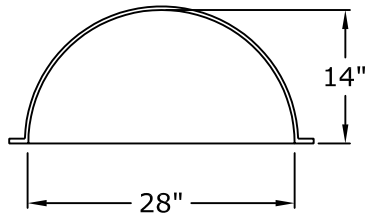

Visit our website at www.rwm-inc.com

28" Smooth Niche Cab

Rough Framing Dimensions:

29½" Wide X 69" High (for full height niche cab). Add an additional ¾" for our seat.