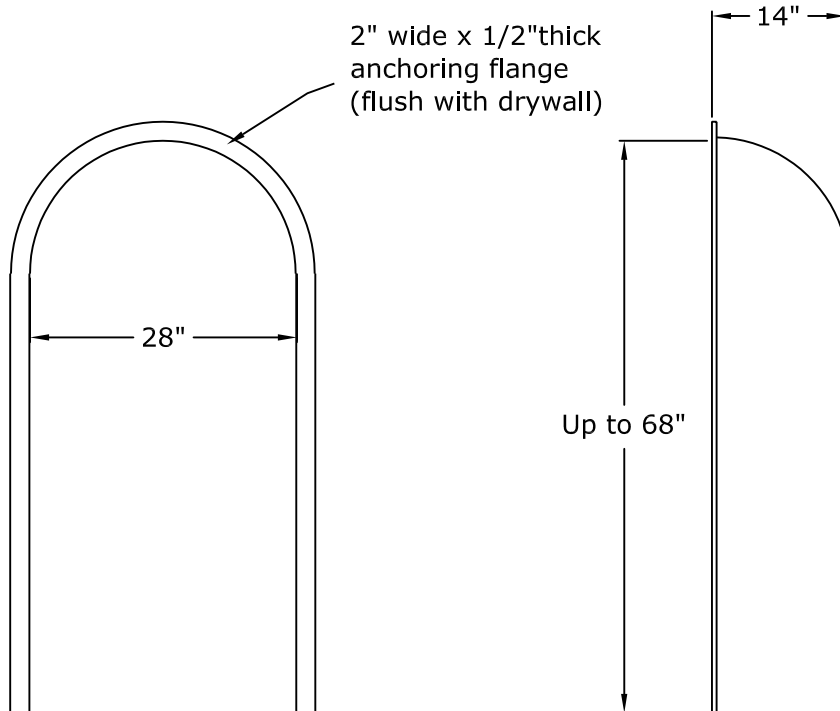

Visit our website at www.rwm-inc.com

28" Smooth Niche Cab

Rough Framing Dimensions:

29½" Wide X 69" High (for full height niche cab). Add an additional ¾" for our seat.