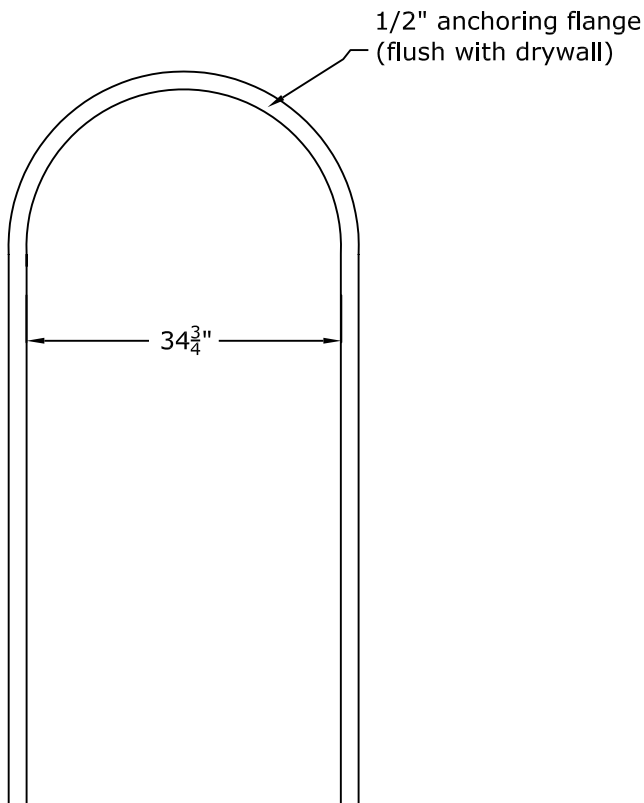

Visit our website at www.rwm-inc.com

34 $\frac{3}{4}$ " Smooth Niche Cab

Rough Framing Dimensions:
36 $\frac{1}{2}$ " Wide X 81" High (for full height niche cab)