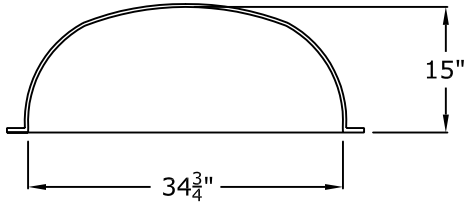

Visit our website at www.rwm-inc.com

34 $\frac{3}{4}$ " Smooth Niche Cab

Rough Framing Dimensions:
36 $\frac{1}{2}$ " Wide X 81" High (for full height niche cab)