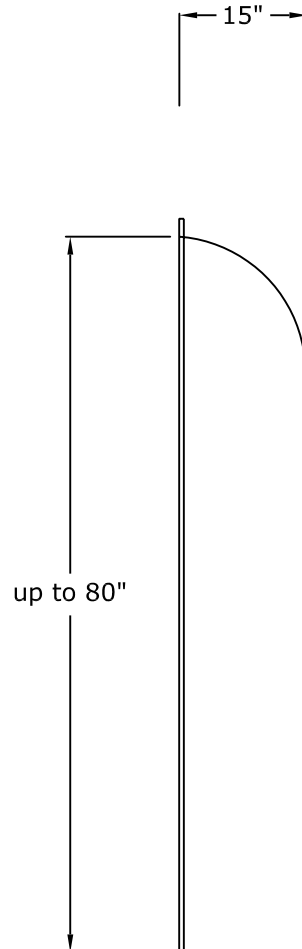

RWMTM

Round Window Mouldings Inc.

© Copyright 2005

Round Window Mouldings Inc.

155 North 500 West, Salt Lake City, Utah, 84116

Phone: 801.595.8349 Toll Free 1.800.414.8349

Fax: 801.595.8147 E-mail: info@rwm-inc.com

Visit our website at www.rwm-inc.com

34 $\frac{3}{4}$ " Smooth Niche Cab

Rough Framing Dimensions:
36 $\frac{1}{2}$ " Wide X 81" High (for full height niche cab)