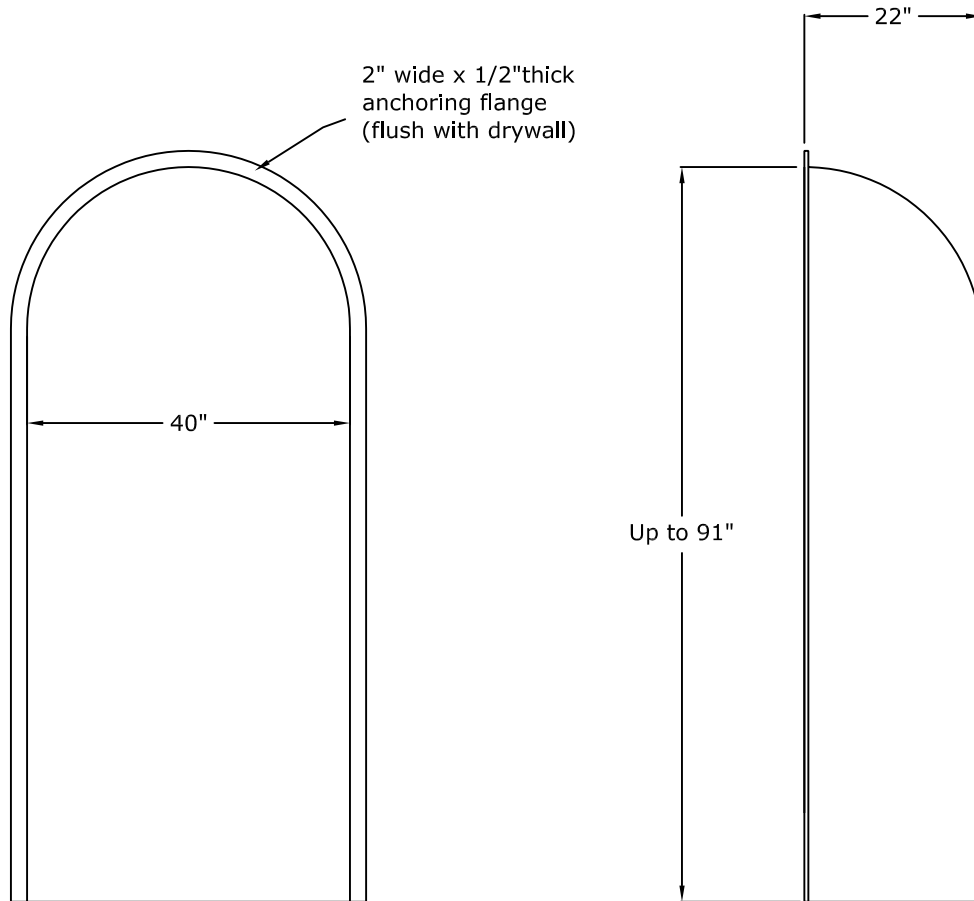

40" Smooth Niche Cab

Rough Framing Dimensions:

41¹/₂" Wide X 92" High (for full height niche cab). Add an additional 1" for our seat.