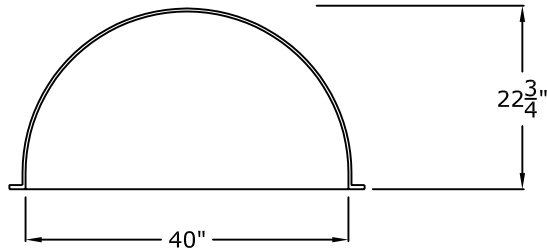

40" Smooth Niche Cab

Rough Framing Dimensions:

41¹/₂" Wide X 92" High (for full height niche cab). Add an additional 1" for our seat.