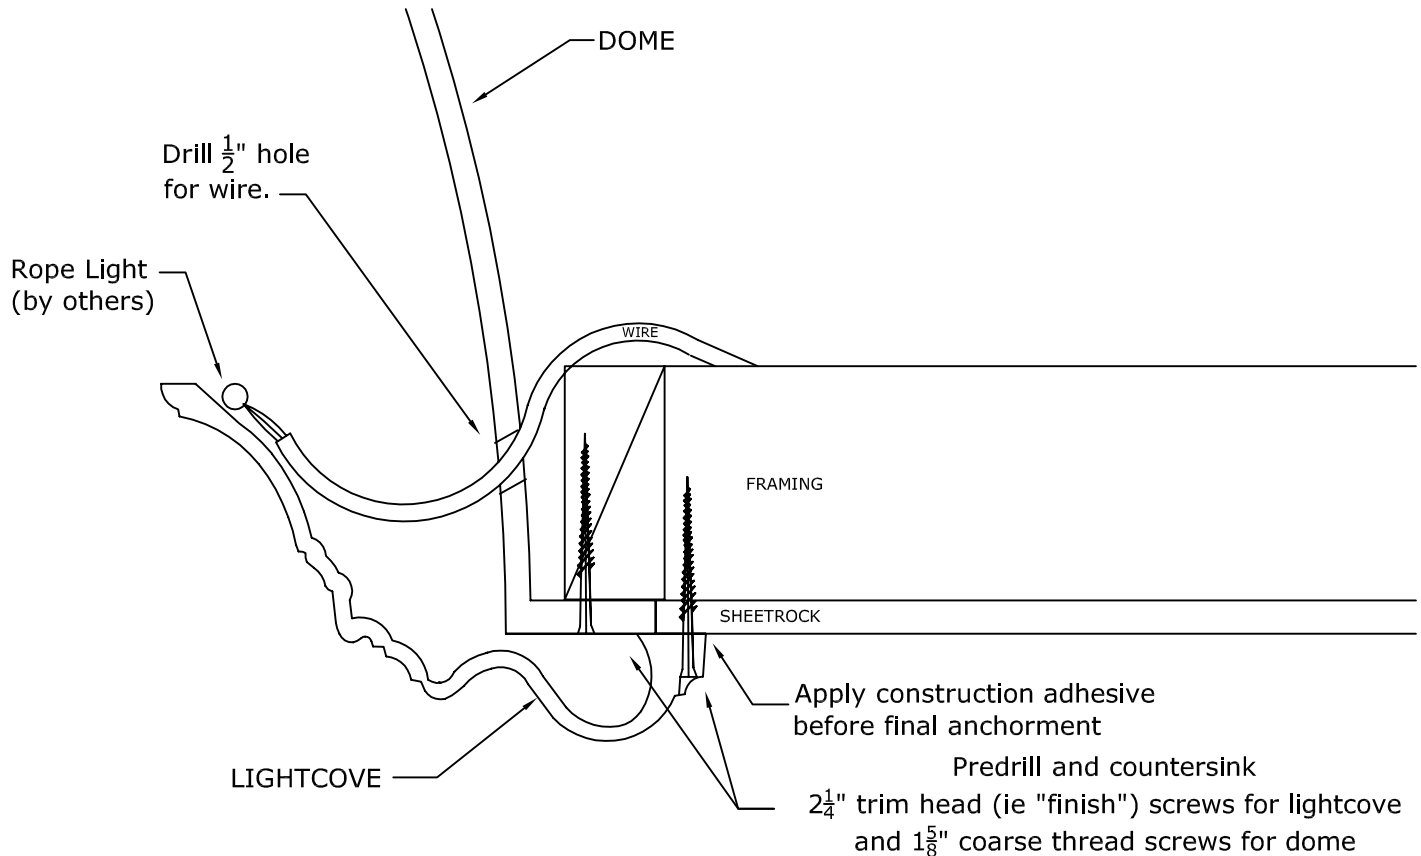

Special Lightcover: For Select 5' Domes

We recommend at least 8 points of anchor for the light cover (in addition to at least 8 points of anchor for the dome). Larger domes may have special framing suggestions.